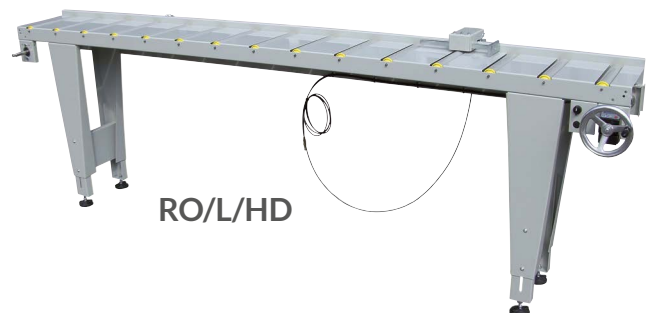

RO, RO/L

Roller conveyors/length stops