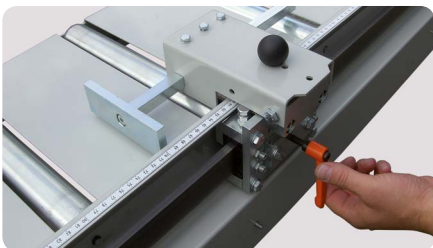

### Technical description

- ball bearing mounted plastic or steel rollers with Ø 50mm
- load capacity per roller about 15 kgs
- roller width 300 mm
- roller spacing about 200 mm
- working height 840 mm - 1050 mm
- with connection piece for relevant machine type
- conversion possibility for mounting on left and right side
- please state machine type when order is placed!

### Options for RO/L

RO/L/M	Length stop with measuring scale and material stop to be hinged to the back. Stop lockable through tilt clamp lever with support feet and connection piece.
RO/L/HD	Length stop with electronic digital measuring display and material stop to be hinged to the back. Material stop to be set and adjusted on workplace through handwheel; with pneumatic brake.
RO/L/HDP	- Length stop with electronic digital measuring display and material stop to be pneumatically hinged to the back. Material stop to be set and adjusted on workplace through handwheel. With pneumatic brake.

### Quick adjustment

The stop being lockable through clamping lever ensures short adjusting times (at RO/L/M)