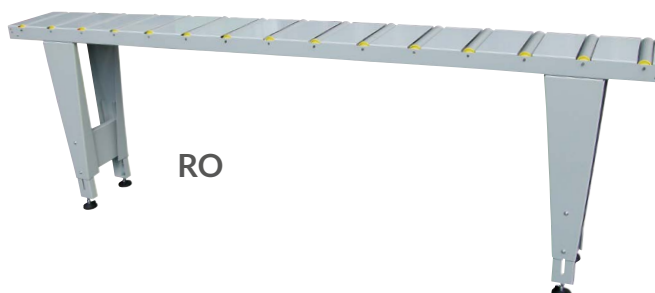

RO, RO/L

Roller conveyors/length stops